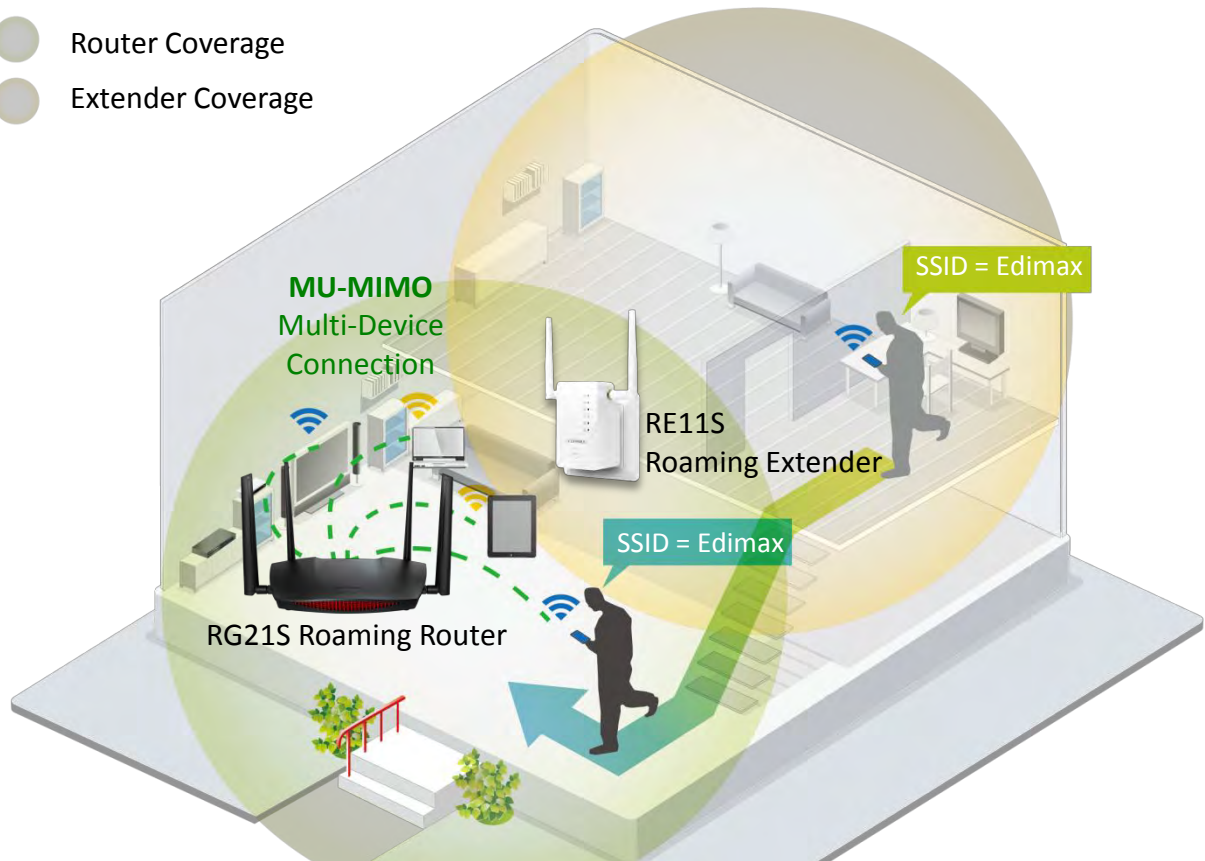

OTHERS

Certification	<ul style="list-style-type: none"> • CE, FCC, RoHS
Environmental Condition	<ul style="list-style-type: none"> • Operating humidity: 10 - 90% (non-condensing) • Operating temperature: 32 - 104°F (0 - 40°C)
System Requirement	<ul style="list-style-type: none"> • Cable or xDSL Internet connection (RJ-45 cable modem or RJ-45 ADSL modem) • Computer (with Fast Ethernet adapter or wireless adapter) running Windows, Mac OS or Linux • Smartphone, tablet or laptop running iOS 4 or Android 4 and above • Web browser (Internet Explorer, Google Chrome, Firefox, Opera or Safari)
Package Content	<ul style="list-style-type: none"> • RG21S Wi-Fi router • Quick installation guide • CD-ROM (including setup wizard, multi-language quick installation guide and user manual) • Power adapter • Ethernet cable

HARDWARE INTERFACE

APPLICATION DIAGRAM

- MU-MIMO, Multi-Device Connected Simultaneously
- ➔ Wi-Fi Roaming
- Router Coverage
- Extender Coverage

*Maximum performance, actual data rates, and coverage will vary depending on network conditions and environmental factors. Product specifications and design are subject to change without notice.