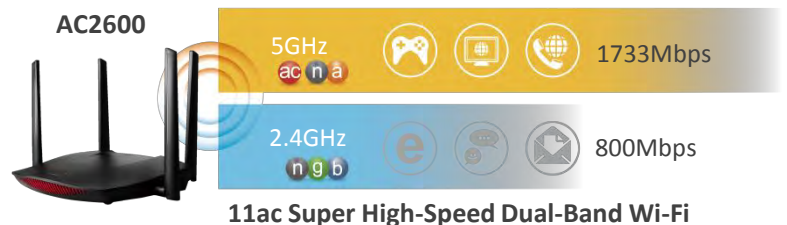

Gemini RG21S

-  **AC2600**
Max. speed up to 800Mbps (2.4GHz) & 1733Mbps (5GHz)
-  **MU-MIMO**
Simultaneous data to multiple devices
-  **Smart Roaming**
Always connected Wi-Fi with add-on Edimax extender
-  **VPN**
Remote network access with security & privacy
-  **Easy Setup**
Use a smart phone/tablet, no CD required

AC2600 MU-MIMO Gigabit Home Wi-Fi Roaming Router with VPN & Access Point

Introduction

For anyone who's experienced video streaming interruptions or online gaming lag, the Edimax Gemini RG21S is designed to ensure games and movies run smooth and fast. With the latest 11ac Wave 2 technology and a host of other features the RG21S offers enormous improvements in Wi-Fi speed, quality and reliability. Featuring AC2600 high speed Wi-Fi and MU-MIMO technology for simultaneous connections to multiple devices, as well as smart-roaming support – the Gemini RG21S brings better performance, lower latency and super dependable high-speed Wi-Fi for your movies and games.

It's an ultra-fast 802.11ac Wi-Fi router with dual-band data rates of 1733Mbps at 5GHz and 800Mbps at 2.4GHz perfect for smooth 4K streaming and lightning fast file transfers. MU-MIMO (Multiple User - Multiple Input Multiple Output) technology serves multiple devices simultaneously and is ideal for busy networks, providing better efficiency and less buffering. And with Edimax add-on roaming devices, RE11S range extender, the RG21S's smart roaming function automatically detects and switches your device to the best available Wi-Fi signal – for a seamless Wi-Fi experience as you move around your home.

AC2600 Super High-Speed Wi-Fi

Next generation Wi-Fi router with 802.11a/b/g/n/ac standards and speeds of up to 800Mbps at 2.4GHz and 1733Mbps at 5GHz. Upgrade your home Wi-Fi to super high-speed 802.11ac and enjoy faster video streaming, online gaming and data transfers.