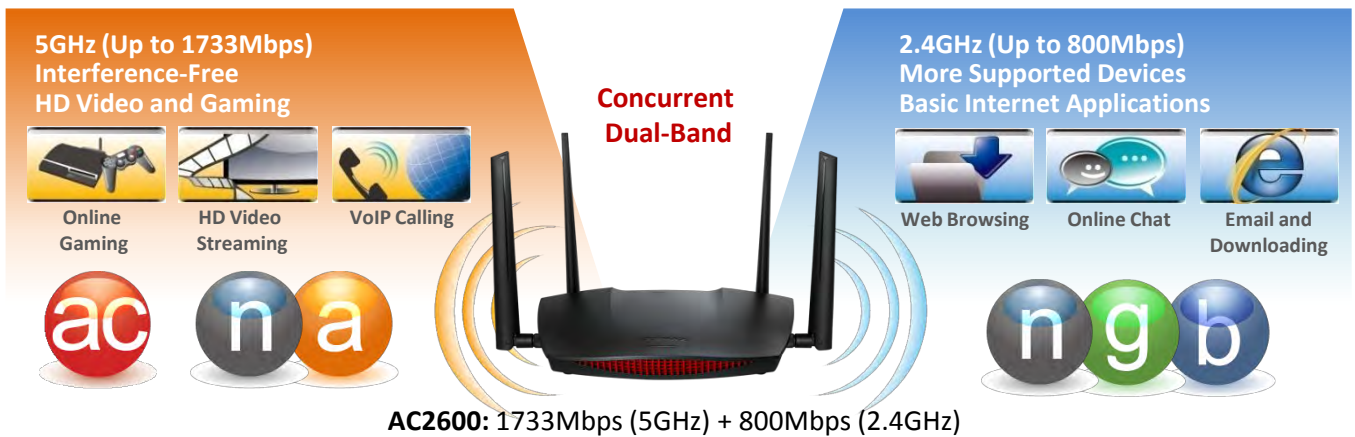

It's an ultra-fast 802.11ac Wi-Fi router with dual-band data rates of 1733Mbps at 5GHz and 800Mbps at 2.4GHz perfect for smooth 4K streaming and lightning fast file transfers. MU-MIMO (Multiple User - Multiple Input Multiple Output) technology serves multiple devices simultaneously and is ideal for busy networks, providing better efficiency and less buffering. And with Edimax add-on roaming devices, RE11S range extender, the RG21S's smart roaming function automatically detects and switches your device to the best available Wi-Fi signal – for a seamless Wi-Fi experience as you move around your home.

Multi-Device Efficiency

MU-MIMO (Multiple User - Multiple Input Multiple Output) technology serves multiple devices simultaneously instead of one at a time, for better performance and efficiency on networks with multiple devices. Four streams with blistering 11ac Wave 2.

RE11S Roaming Extender
Network SSID = Edimax

RG21S Roaming Router
Network SSID = Edimax

Smarter Wi-Fi Roaming

A seamless connection while you move around your home without hassle of switching SSIDs (network name). Your extender and router use the same SSID for seamless roaming* that automatically switches your Wi-Fi device to the best signal. (*Use with an Edimax Gemini RE11S add-on extender for always-connected Wi-Fi.)

Flexible Concurrent Dual-Band Connectivity

Providing simultaneous 2.4GHz (802.11n) and 5GHz (802.11ac) wireless network connectivity for maximum flexibility of use and the best of both worlds.

VPN Remote Network Access for Privacy & Security