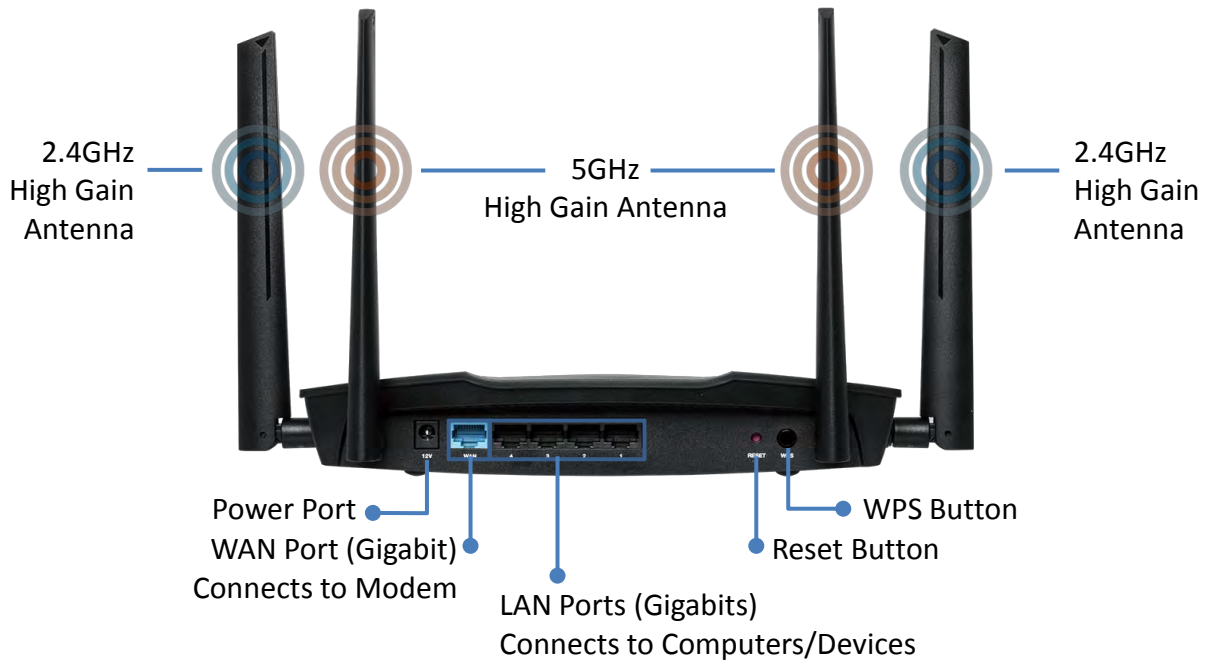

HARDWARE INTERFACE