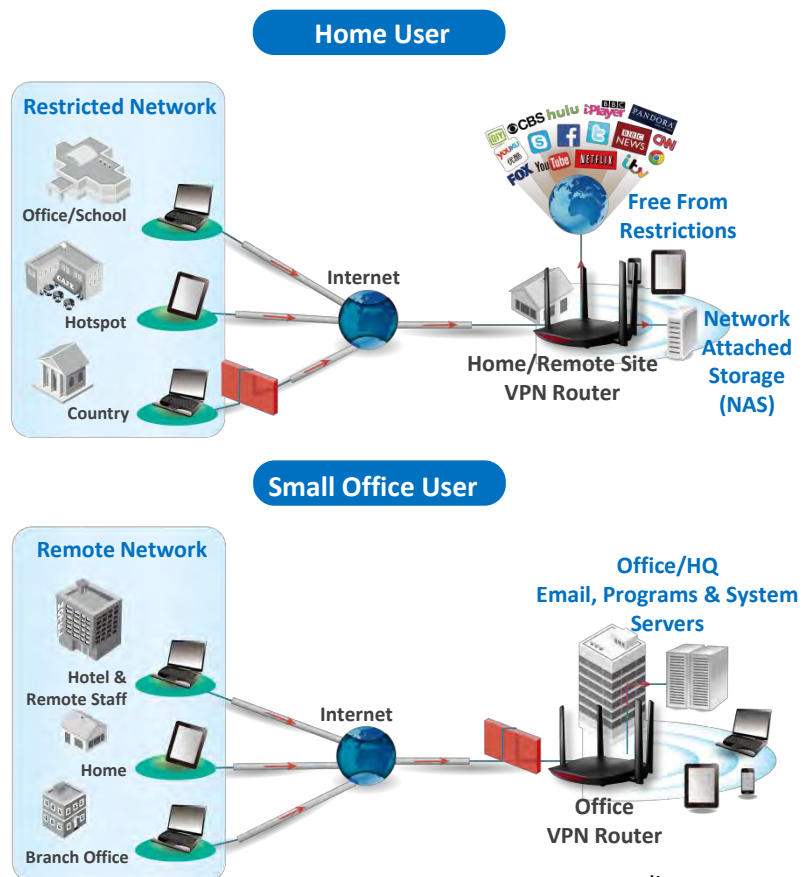

VPN Remote Network Access for Privacy & Security

Built-in Virtual Private Network (VPN) support for easy VPN access on all your devices. VPNs enable you to access secure, remote networks from anywhere and can offer privacy and security online. Log in to your work/school network remotely or avoid geoblocking, protect privacy on public Wi-Fi and bypass Internet censorship.

Home Users: Avoid regional restrictions and access geoblocked content such as Netflix or iPlayer from anywhere. Ensure your privacy and anonymity online and defeat censorship and other location-based content restrictions. You can also remotely access your home network when you're away, and use your encrypted VPN for security when out and about using potentially unsafe public Wi-Fi hotspots.

Small Office Users: Enable your employees to access company resources remotely such as email, documents saved on the company server and any programs/systems when they are outside the office.